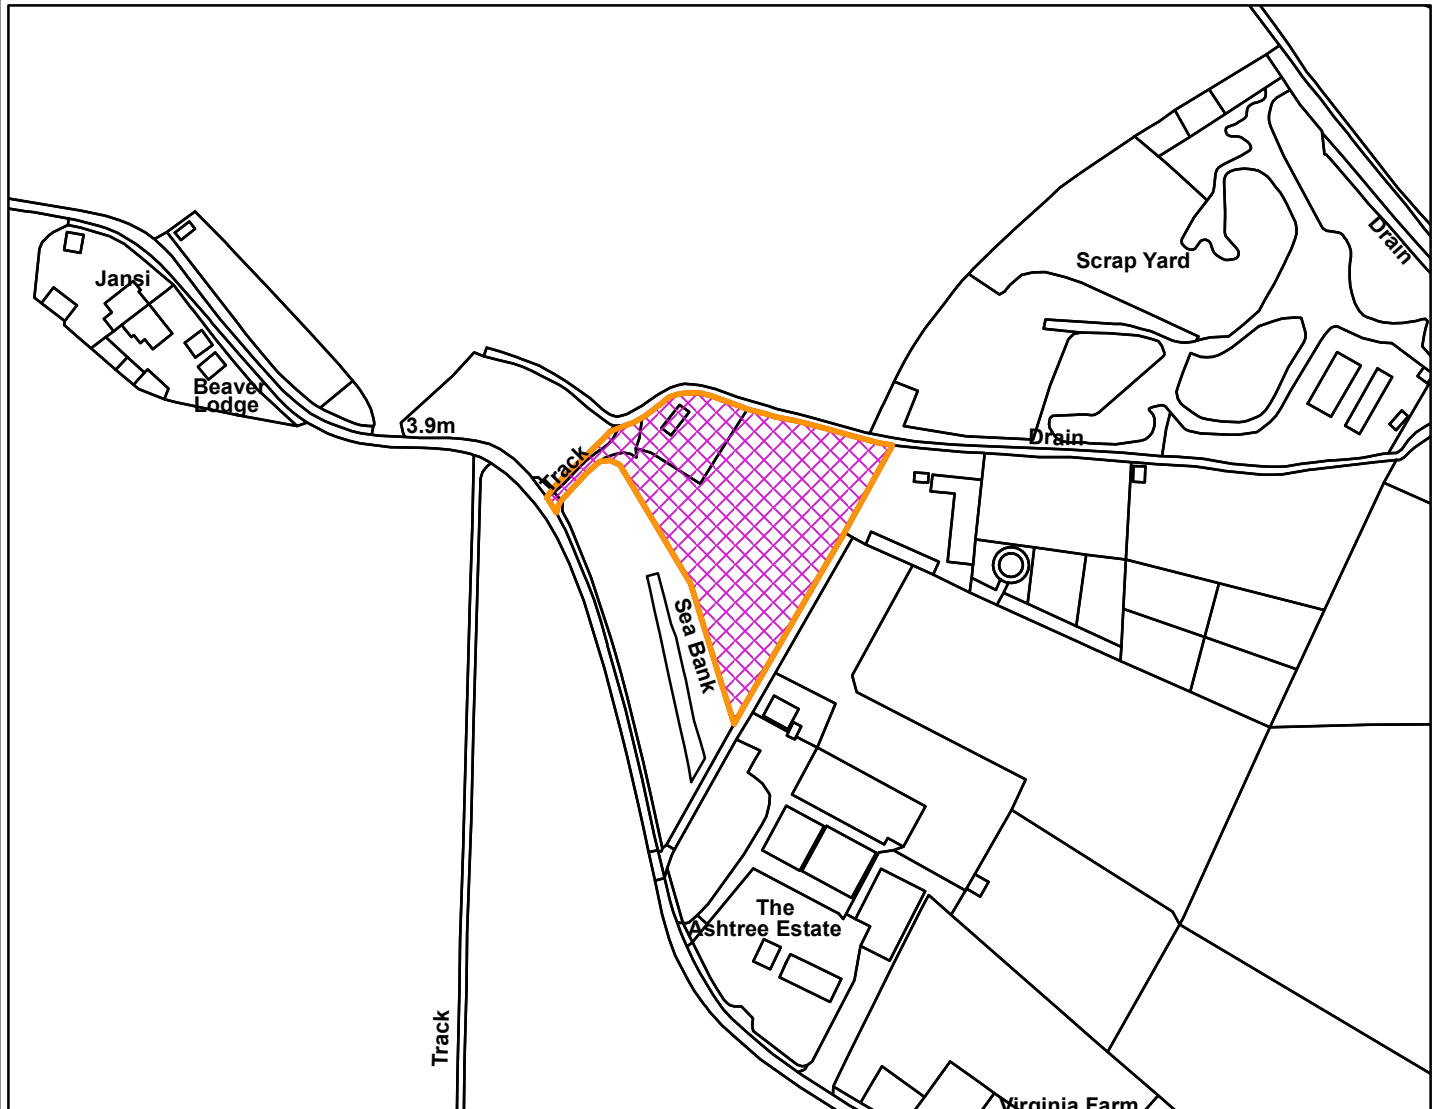

Still Meadows River Road West Walton PE14 7EX

Legend

Scale: 1:2,500

Reproduced from the Ordnance Survey map with permission of the Controller of His Majesty's Stationery Office © Crown Copyright 2023.

Unauthorised reproduction infringes Crown Copyright and may lead to prosecution or civil proceedings.